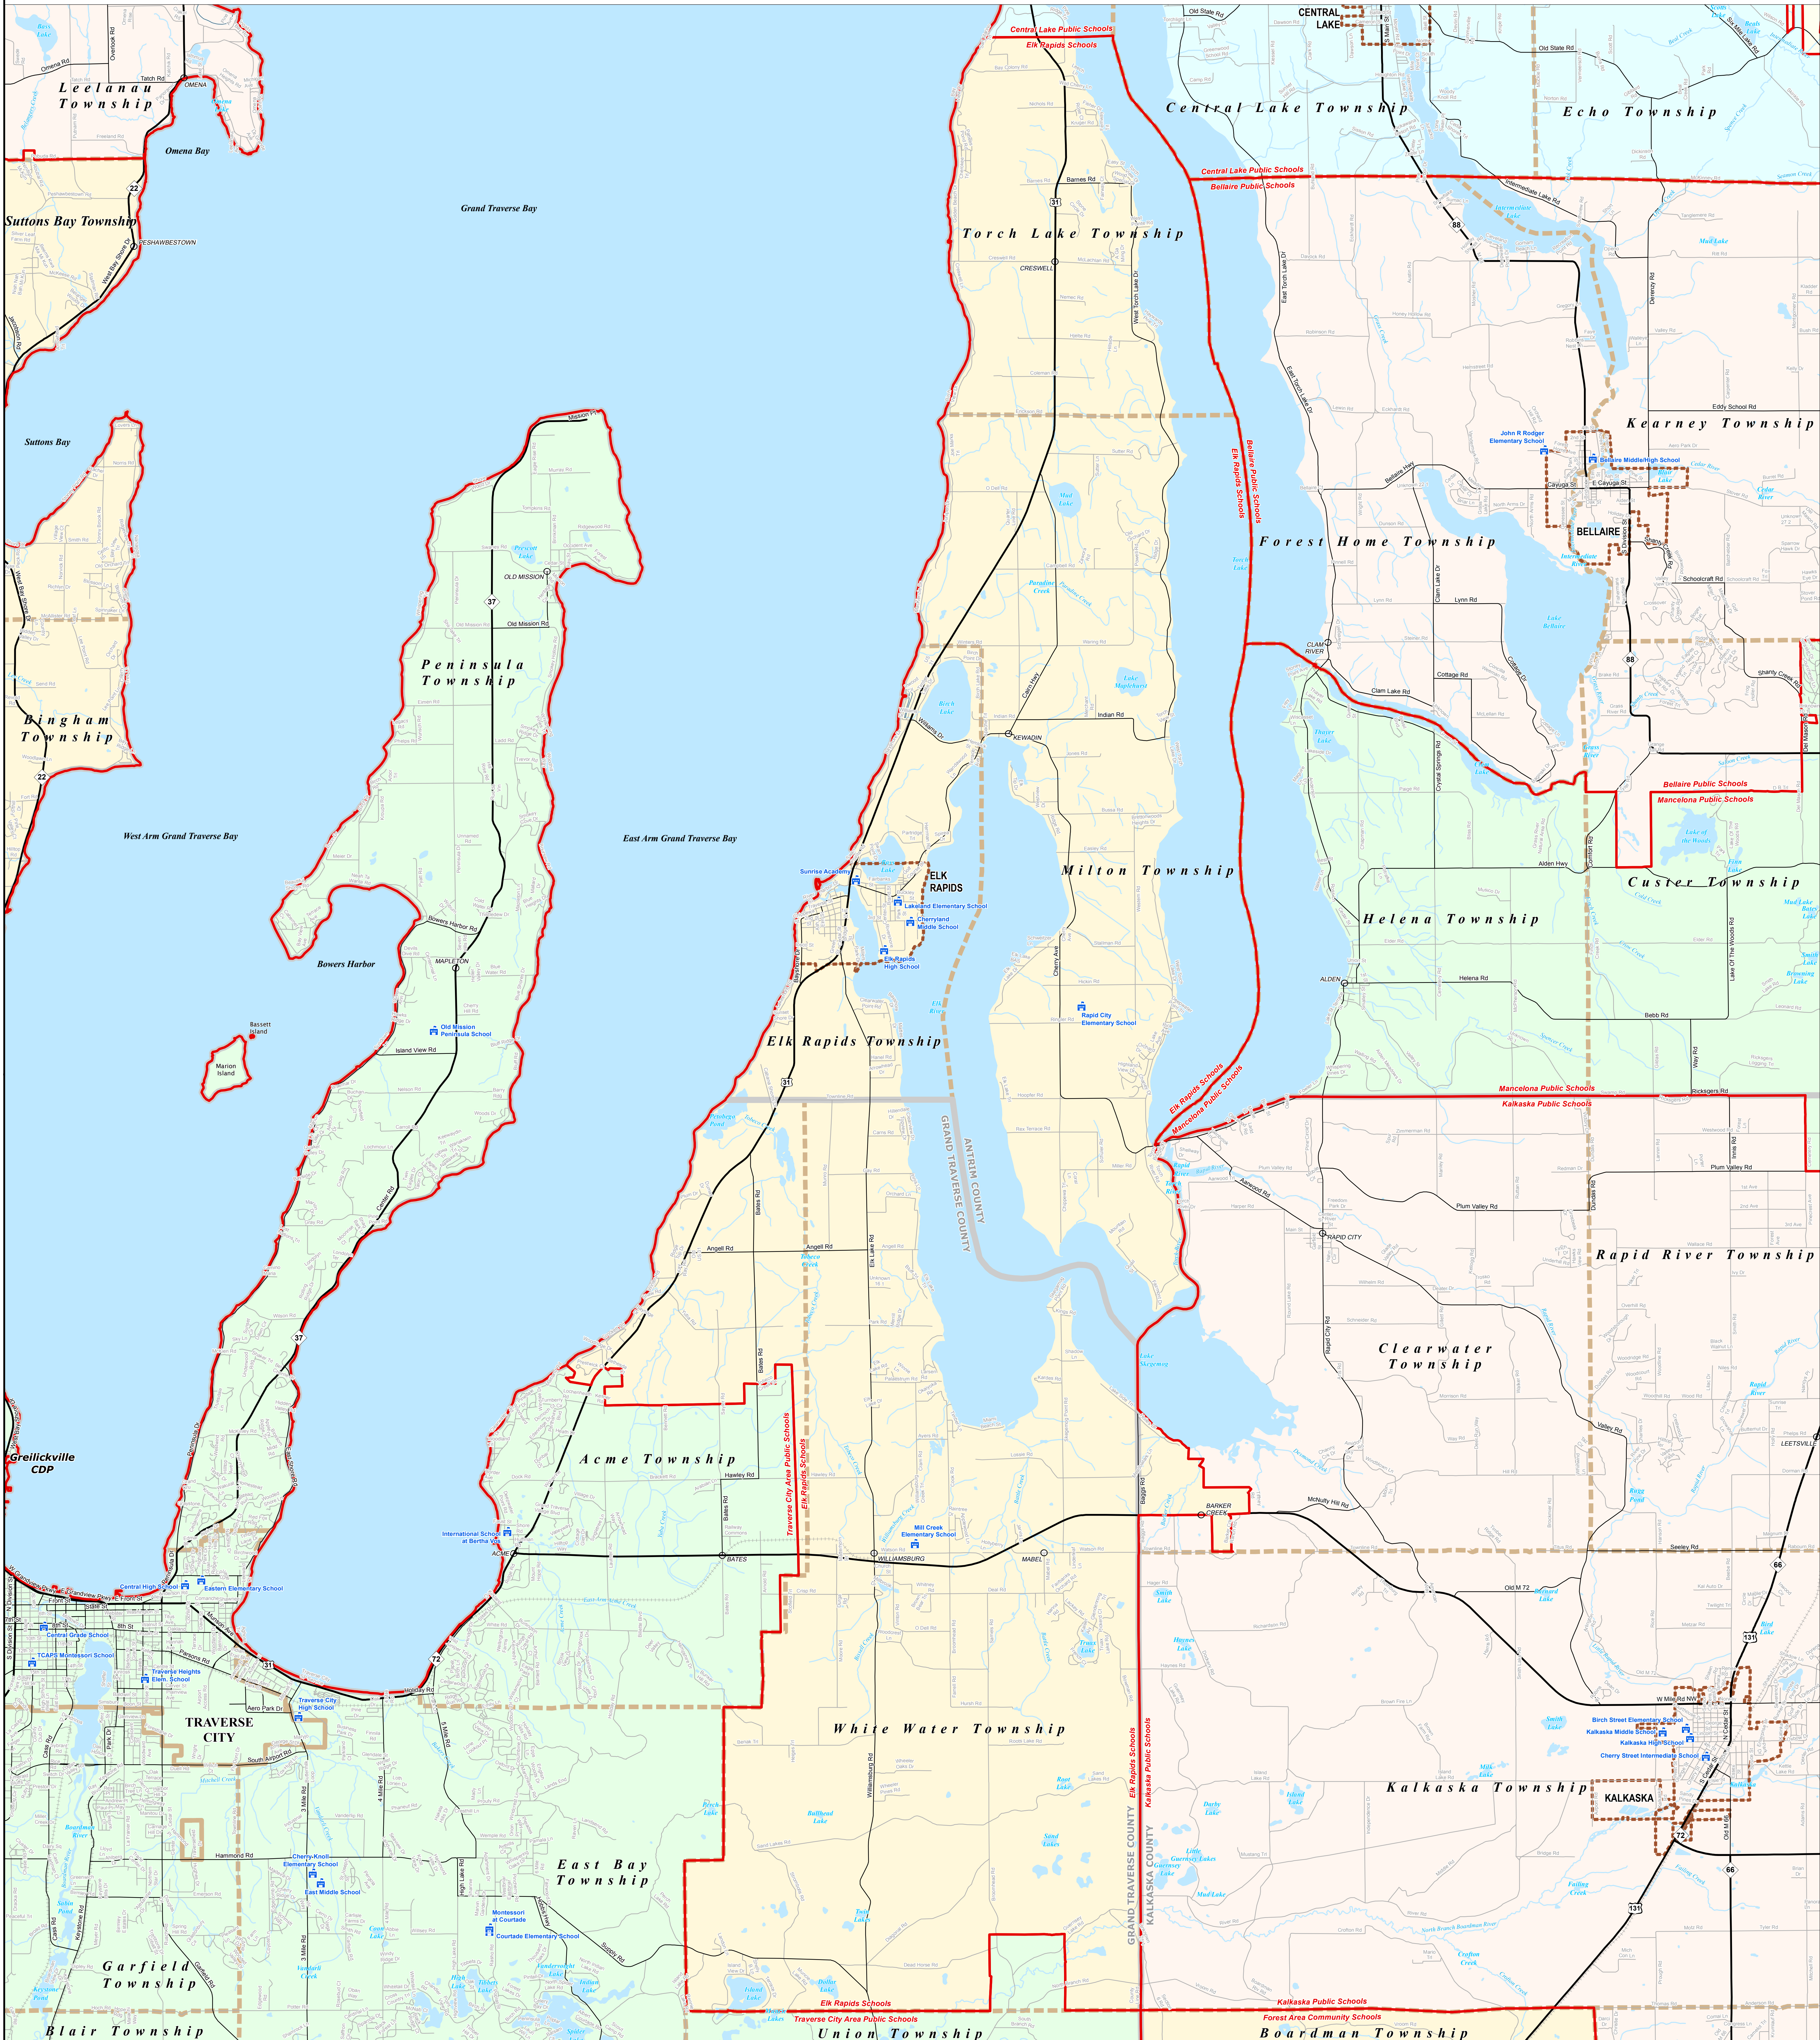

ELK RAPIDS SCHOOLS

Traverse Bay Area ISD

0 0.25 0.5 1 Miles

*Note: Non K-12 School Districts identified with Asterisk (*) in Name

11/14/13

Legend	
School District	Unincorporated Place
County	School
City	Water Feature
Township	Freeway
Village	Highway
Census Designated Place	Primary Road
	Local Road
	Railroad
	River, Stream, or Drain

Source: Michigan Geographic Framework, v13a